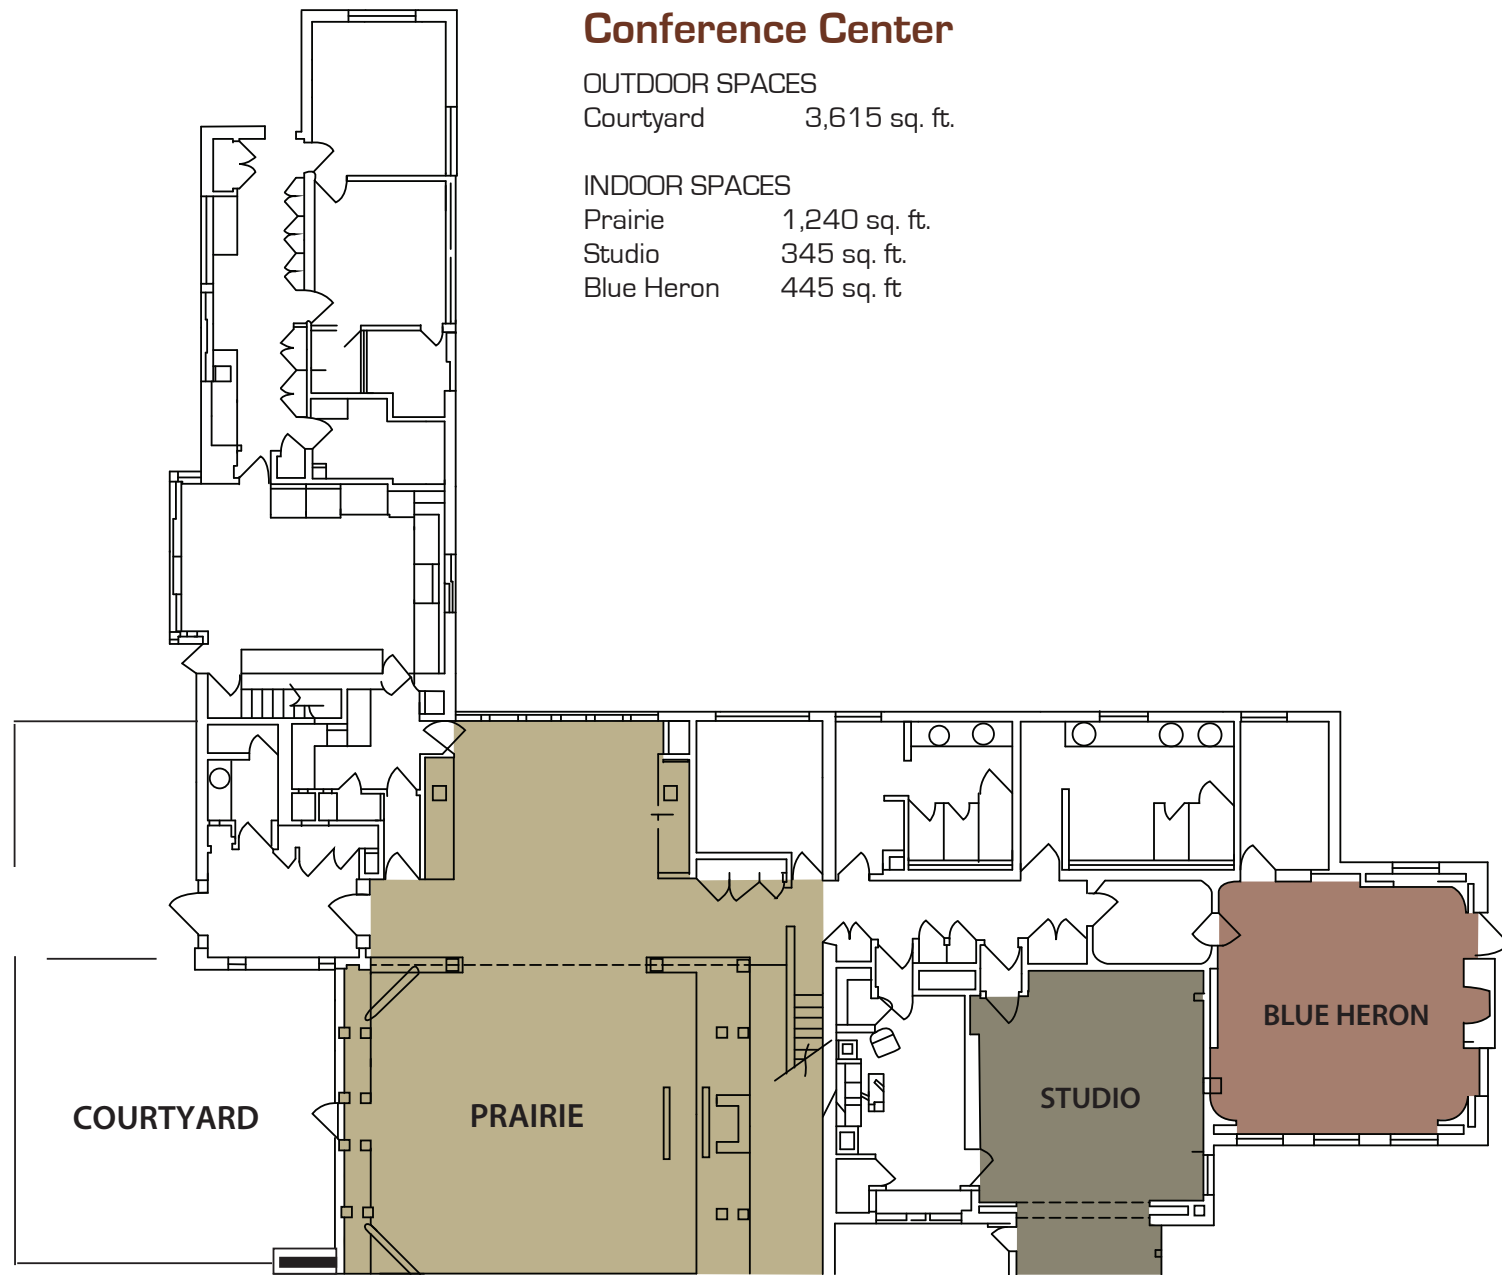

Conference Center

OUTDOOR SPACES

Courtyard 3,615 sq. ft.

INDOOR SPACES

Prairie 1,240 sq. ft.
 Studio 345 sq. ft.
 Blue Heron 445 sq. ft.

Wingspread

OUTDOOR SPACES

Rose Terrace 1,250 sq. ft.
 Cypress Terrace 2,280 sq. ft.

INDOOR SPACES

Living Room 1,670 sq. ft.
 Terrace Room 590 sq. ft.
 Theater 289 sq. ft.

Sam & Gene Johnson Guest House

OUTDOOR SPACES

Patio/Fire Pit 2,500 sq. ft.

INDOOR SPACES

Wind Point 885 sq. ft.
 Living Room 1,140 sq. ft.
 Racine Boardroom 660 sq. ft.