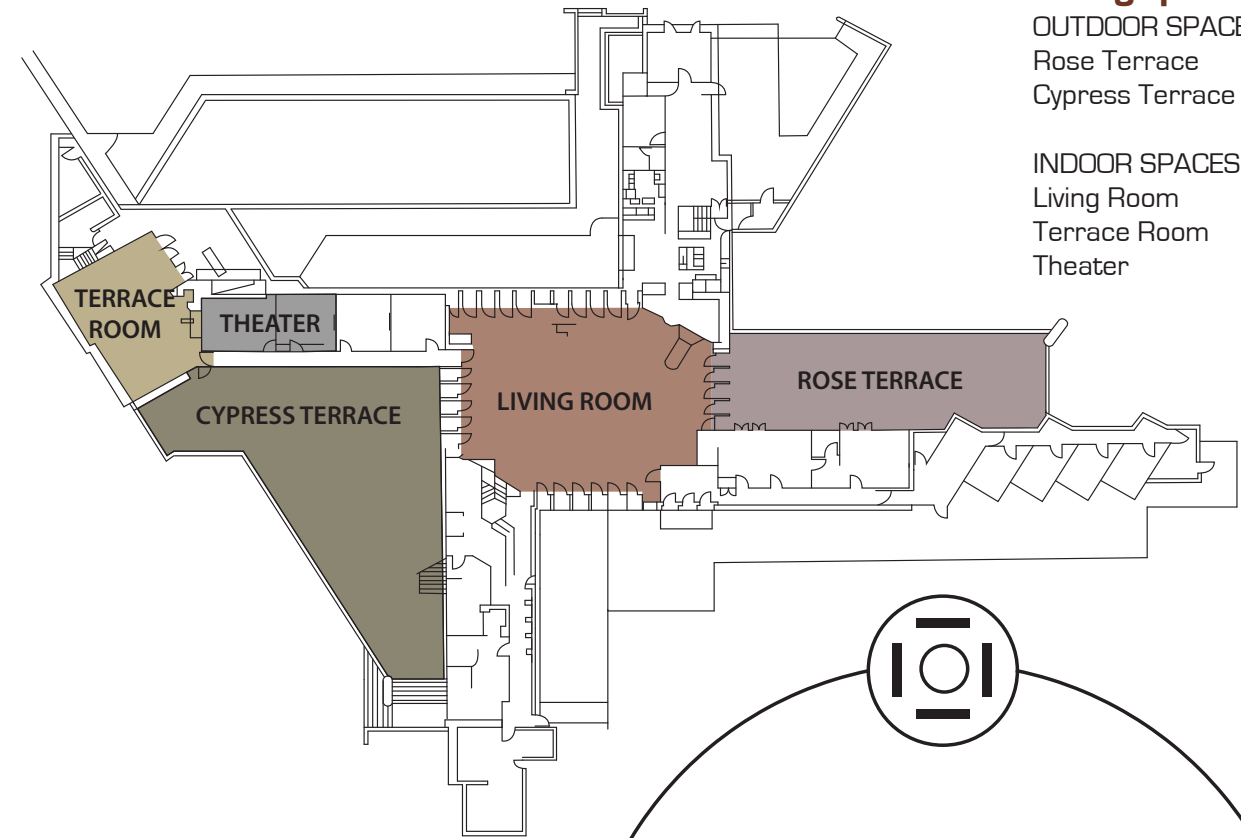

Conference Center

OUTDOOR SPACES

Courtyard 3,615 sq. ft.

INDOOR SPACES

Prairie 1,240 sq. ft.
 Studio 345 sq. ft.
 Blue Heron 445 sq. ft.

Wingspread

OUTDOOR SPACES

Rose Terrace 1,250 sq. ft.
 Cypress Terrace 2,280 sq. ft.

INDOOR SPACES

Living Room 1,670 sq. ft.
 Terrace Room 590 sq. ft.
 Theater 289 sq. ft.

Sam & Gene Johnson Guest House

OUTDOOR SPACES

Patio/Fire Pit 2,500 sq. ft.

INDOOR SPACES

Wind Point 885 sq. ft.
 Living Room 1,140 sq. ft.
 Racine Boardroom 660 sq. ft.